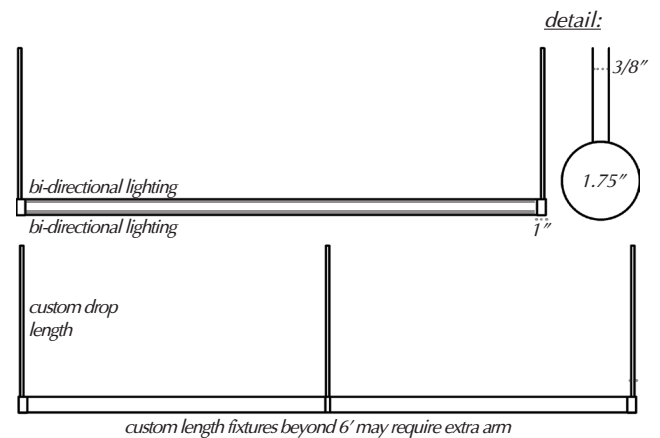

ELECTRICAL RATINGS

24 Volt Driver
8.8 Watts / Foot
Class 2 Remote Driver*