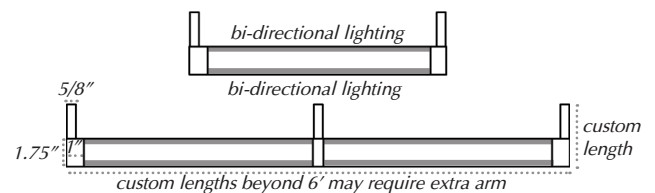

FEATURES

Hardwired LED Pendant
Bi-directional light source
Custom lengths
Fully Dimmable
UL Listed

LED SPECS

2700K Warm White
8.8 Watts / Foot
800 Lumens / Foot

MATERIALS

Brass-plated Aluminum
Acrylic Lenses

ELECTRIC SPECS

120-240V Input
24 Volt Driver
Lutron Driver optional

MOUNTING

4.75" diameter canopy

LUTRON DRIVER:

24V Class 2 UL Listed:
40W 1% dimming 2-wire
96W 0.1% dimming 3-wire

Blackened Brass

Antique Brass