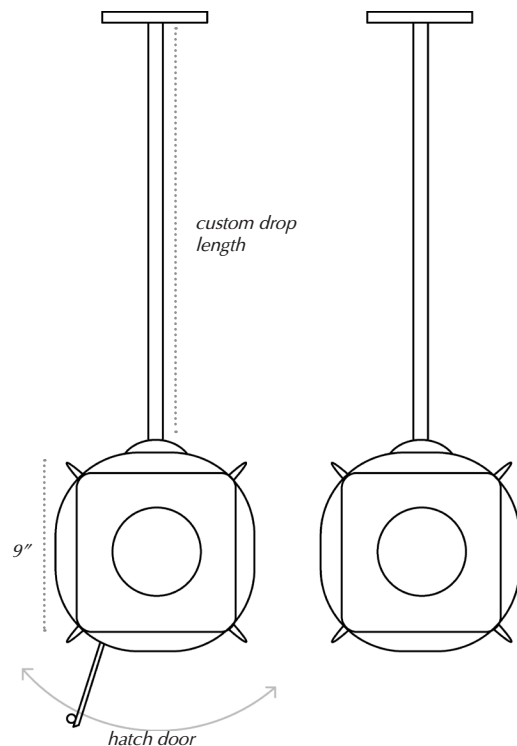

FEATURES

Hardwired Pendant
Custom drop length
Bottom hatch door
Fully Dimmable
UL Listed

BULB SPECS

Medium Base socket
60 Watt MAX
2700K Warm White

MATERIALS

Brass
Textured Glass

ELECTRIC SPECS

120 V input

MOUNTING

4.75" diameter canopy

CUSTOM GLASS

Seedy Glass
Mica Discs
Opalescent

Blackened Brass

Antique Brass

Satin Brass

Satin Nickel