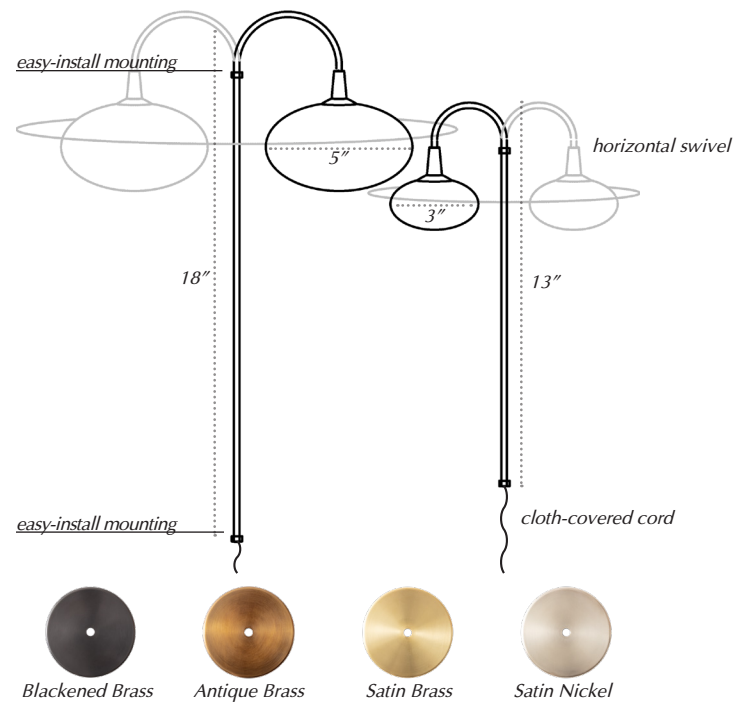

Aurora Collection

by Aurora Lampworks

310 Scholes Street

Brooklyn NY 11206

T: 1 (718) 384 6039

collection@auroralampworks.com

Wallflower Sconce: Pin-Up

LED wall sconce with blown glass
Easily mounts to the wall
part of the *Pillow Light* series

FEATURES

LED Wall Sconce
Portable and plug in
On/Off floor switch
Horizontal swivel

LED SPECS

3000K Warm White
Large:
3W, 300 Lumen, 30 W equivalent
Small:
1.5W, 150 Lumen, 20 W equivalent

MATERIALS

Brass
Blown Glass

ELECTRIC SPECS

120-240V Input
12V Transformer *or*
12V Driver

MOUNTING

Custom brass eye-bolt screws

Pictured: *Wallflower Sconce: PinUp* in *Large* and *Small*. *Antique Brass* finish. Fixtures are sold separately.