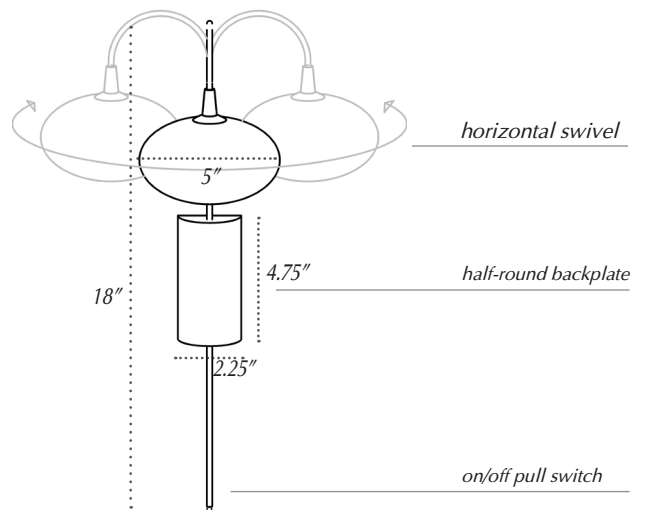

MOUNTING

Custom backplate mounts to wall junction-box.

Pictured: *Wallflower Sconce with Large Globe* in *Antique Brass*.

Our hand-finished patina may have a reasonable degree of color/finish variation. "Living Finishes" mimic natural patinas and will change overtime.