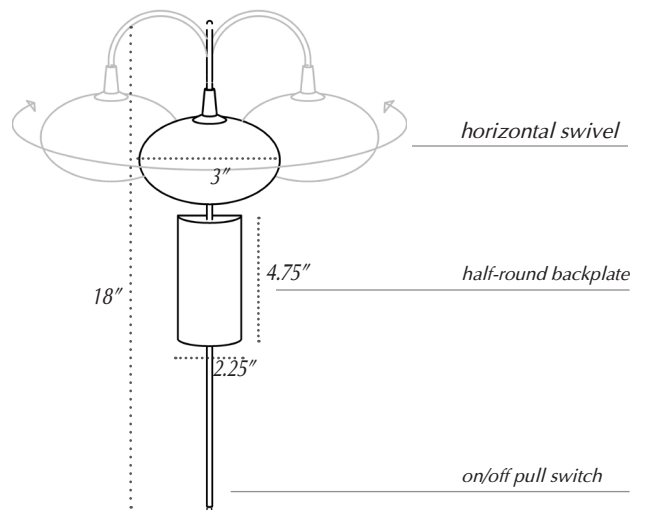

Aurora Collection

by Aurora Lampworks

310 Scholes Street

Brooklyn NY 11206

T: 1 (718) 384 6039

collection@auroralampworks.com

Wallflower Sconce (baby)

LED wall sconce with blown glass and half-round backplate. Bottom stem is an on/off pull switch. part of the *Pillow Light* series

FEATURES

LED Hard Wired
Horizontal swivel
On/Off pull switch

LED SPECS

3000K Warm White
3W, 300 Lumen, 30 W equivalent

MATERIALS

Brass
Blown Glass

ELECTRIC SPECS

120-240V Input
12V Transformer *or*
12V Driver

MOUNTING

Custom backplate mounts to wall junction-box.

Blackened Brass

Antique Brass

Satin Brass

Satin Nickel

Pictured: *Wallflower Sconce with Small Globe* in *Antique Brass*.

Our hand-finished patina may have a reasonable degree of color/finish variation. "Living Finishes" mimic natural patinas and will change overtime.