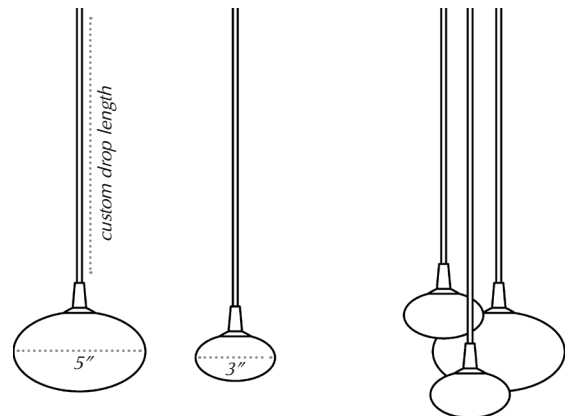

FEATURES

LED Pendant
Hard-wired
Custom Drop Length
Tassel Adornment

LED SPECS

3000K Warm White
Large:
3W, 300 Lumen, 30 W equivalent
Small:
1.5W, 150 Lumen, 20 W equivalent

MATERIALS

Brass
Blown Glass

ELECTRIC SPECS

120-240V Input
12V Transformer *or*
12V Driver

MOUNTING

4.75" diameter canopy

custom groupings available

Blackened Brass

Antique Brass

Satin Brass

Satin Nickel