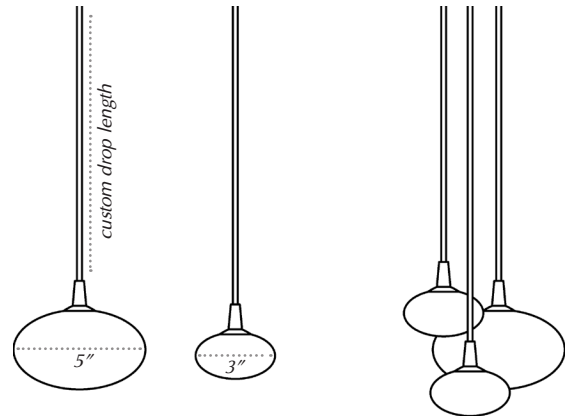

FEATURES

LED
Hard-wired
Custom Drop Length

LED SPECS

3000K Warm White
Large:
3W, 300 Lumen, 30 W equivalent
Small:
1.5W, 150 Lumen, 20 W equivalent

MATERIALS

Brass
Blown Glass

ELECTRIC SPECS

120-240V Input
12V Transformer *or*
12V Driver

MOUNTING

4.75" diameter canopy

custom groupings available

Blackened Brass

Antique Brass

Satin Brass

Satin Nickel

Pictured: *Pillow Pendant* in Blackened Brass. Fixtures are sold separately.