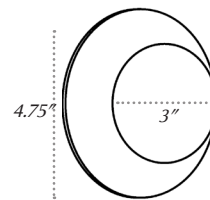

MOUNTING

4.75" diameter backplate

flush mount pendant

flush mount wall sconce

Blackened Brass

Antique Brass

Satin Brass

Satin Nickel