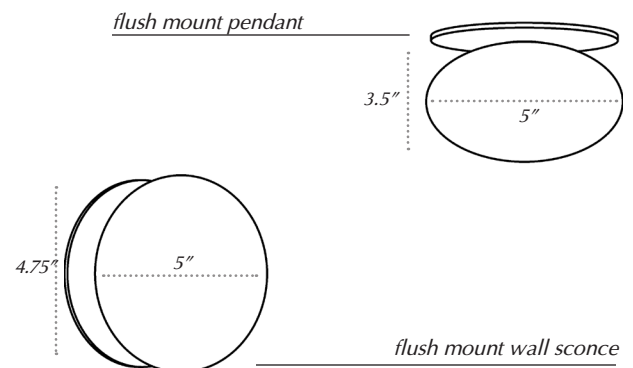

FEATURES

Hardwired
ADA Compliant
Wall or Ceiling mount

LED SPECS

3000K Warm White
3W, 300 Lumen, 30 W equivalent

MATERIALS

Brass
Blown Glass

ELECTRIC SPECS

120-240V Input
12V Transformer *or*
12V Driver

MOUNTING

4.75" diameter backplate

Blackened Brass

Antique Brass

Satin Brass

Satin Nickel

Pictured: *Pillow Flush Mount* with *Large Globe*

Our hand-finished patina may have a reasonable degree of color/finish variation. "Living Finishes" mimic natural patinas and will change overtime.