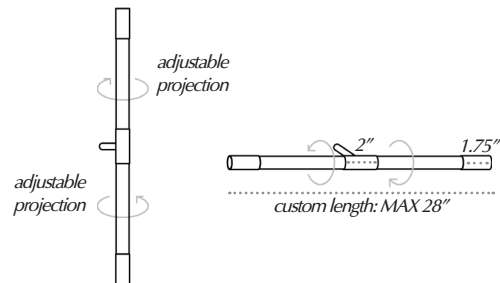

LUTRON DRIVER:

24V Class 2 UL Listed:
40W 1% dimming 2-wire
96W 0.1% dimming 3-wire

detail:

Pictured: 18" Center-Mount Picture Light in Antique Brass finish. UL/cUL Dry/Damp locations for Class 2 Remote Driver only.

Our hand-finished patina may have a reasonable degree of color/finish variation. "Living Finishes" mimic natural patinas and change overtime.