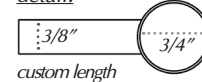

detail:

Blackened Brass