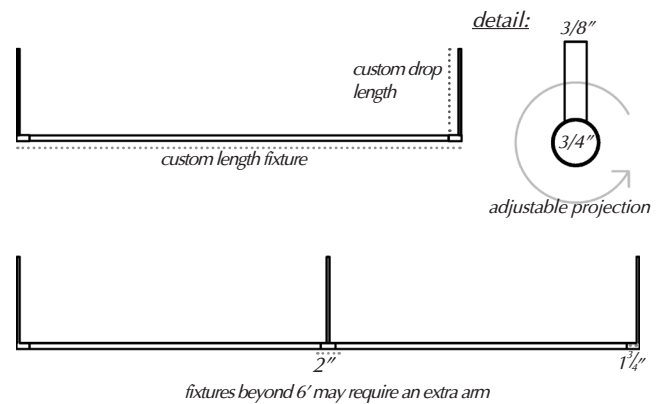

Pictured: 60" Picture Light Pendant in Blackened Brass finish. *UL/cUL Dry/Damp locations for Class 2 Remote Driver only.

Our hand-finished patina may have a reasonable degree of color/finish variation. "Living Finishes" mimic natural patinas and change overtime.