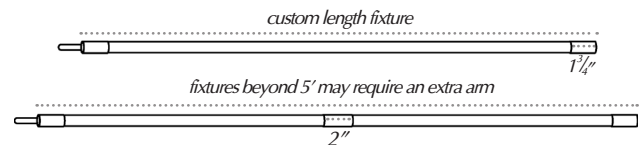

MOUNTING

- 4.75" dia. plate
- 2" dia. plate
- 2"x4" wall plate

LED DRIVERS

[96W Lutron Hi-Lume Premier 0.1%](#)
[40W Lutron Hi-Lume 1%](#)
LTF High Performance & Unidriver
Magnitude Solidrive

variable orientation:

detail:

Pictured: 36" Classic Picture Light in Satin Nickel finish. *UL/cUL Dry/Damp locations for Class 2 Remote Driver only.

Our hand-finished patina may have a reasonable degree of color/finish variation. "Living Finishes" mimic natural patinas and will change overtime.