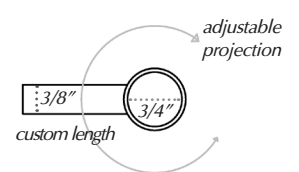

Pictured: 36" Classic Picture Light in Satin Nickel finish. *UL/cUL Dry/Damp locations for Class 2 Remote Driver only.

Our hand-finished patina may have a reasonable degree of color/finish variation. "Living Finishes" mimic natural patinas and will change overtime.