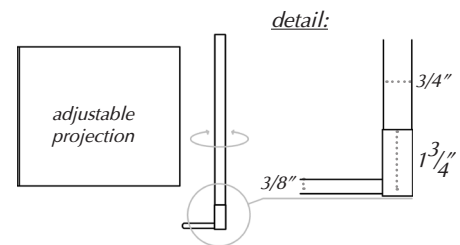

FEATURES

Plug-in LED Sconce
Adjustable Projection
Custom Lengths
On/Off Floor Switch

LED SPECS

2700K Warm White
4.4 Watts / Foot
400 Lumens / Foot

MATERIALS

Brass
Acrylic Lens

ELECTRIC SPECS

120-240V Input
24 Volt Driver

MOUNTING

2" Pin-Up Backplate

Blackened Brass

Antique Brass

Satin Brass

Satin Nickel

Pictured: 7.5" Candelabra Picture Light Pin-Up in Satin Nickel finish.

Our hand-finished patina may have a reasonable degree of color/finish variation. "Living Finishes" mimic natural patinas and change overtime.