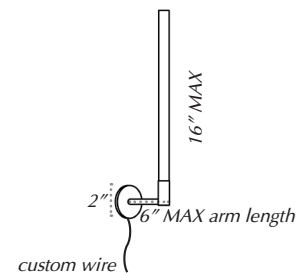

FEATURES

Plug-in LED Sconce
Adjustable Projection
Custom Lengths
On/Off Floor Switch

LED SPECS

2700K Warm White
4.4 Watts / Foot
400 Lumens / Foot

MATERIALS

Brass
Acrylic Lens

ELECTRIC SPECS

120-240V Input
24 Volt Driver

MOUNTING

2" Pin-Up Backplate

Blackened Brass

Antique Brass

Satin Brass

Satin Nickel

Pictured: 7.5" Candelabra Picture Light Pin-Up in Satin Nickel finish.

Our hand-finished patina may have a reasonable degree of color/finish variation. "Living Finishes" mimic natural patinas and change overtime.