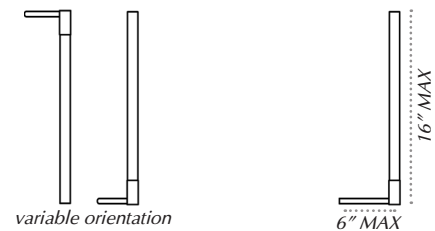

LUTRON DRIVER:

24V Class 2 UL Listed:
40W 1% dimming 2-wire
96W 0.1% dimming 3-wire

Pictured: 14" Candelabra Picture Light in Custom Antique finish and 4.75" Backplate. UL/cUL Dry/Damp locations for Class 2 Remote Driver only.

Our hand-finished patina may have a reasonable degree of color/finish variation. "Living Finishes" mimic natural patinas and change overtime.