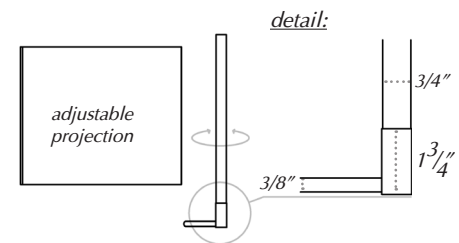

LUTRON DRIVER:

24V Class 2 UL Listed:
40W 1% dimming 2-wire
96W 0.1% dimming 3-wire

Pictured: 14" Candelabra Picture Light in Custom Antique finish and 4.75" Backplate. UL/cUL Dry/Damp locations for Class 2 Remote Driver only.

Our hand-finished patina may have a reasonable degree of color/finish variation. "Living Finishes" mimic natural patinas and change overtime.