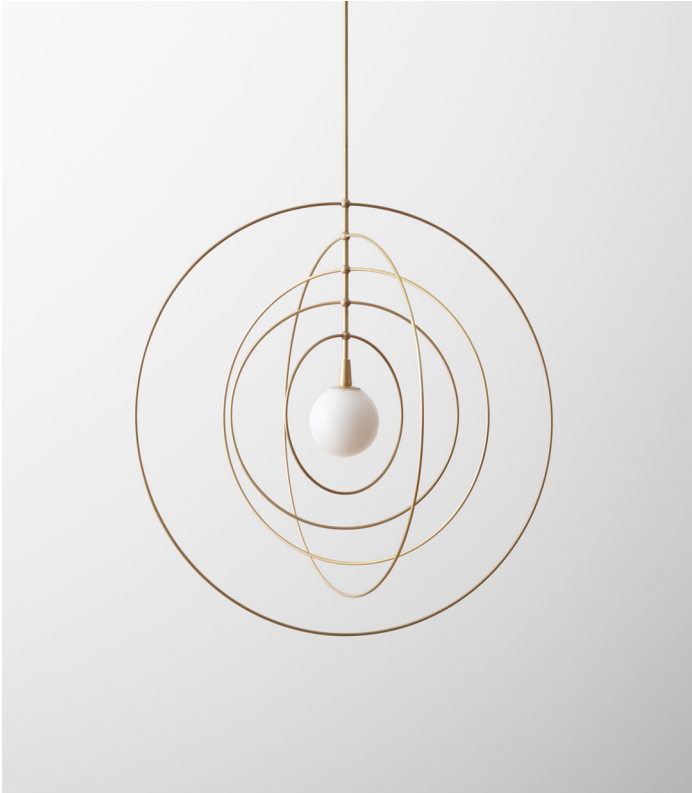

Aurora Collection

by Aurora Lampworks

310 Scholes Street

Brooklyn NY 11206

T: 1 (718) 384 6039

collection@auroralampworks.com

Circle Mobile Pendant

Kinetic mobile sculpture with LED glass orb.
Concentric circles travel around a glowing orb
Each ring can be configured with a touch of a finger
Part of the *Mobile* series

FEATURES

Hardwired LED Pendant
Configurable rings
Custom length drops

LED SPECS

2700K Warm White
3W, 300 Lumen
30 Watt equivalent

MATERIALS

Brass
Glass

ELECTRIC SPECS

120-240V Input
12V Transformer *or*
12V Driver

MOUNTING

4.75" diameter canopy

Blackened Brass

Antique Brass

Satin Brass

Satin Nickel

Pictured: *Circle Mobile Pendant with Round Globe in Satin Brass.*

Our hand-finished patina may have a reasonable degree of color/finish variation. "Living Finishes" mimic natural patinas and will change overtime.