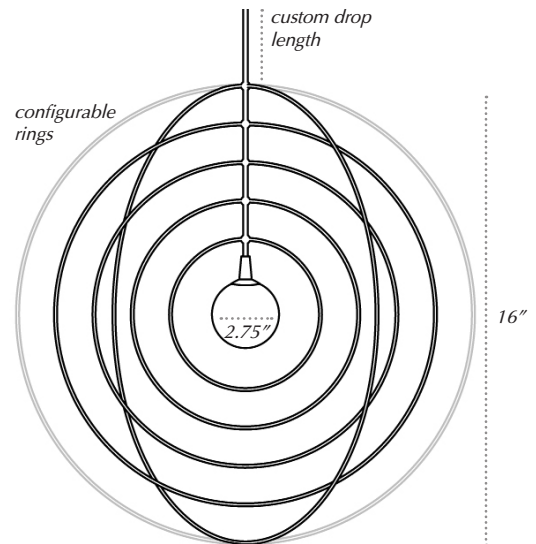

MOUNTING

4.75" diameter canopy

Pictured: *Circle Mobile Pendant with Round Globe in Satin Brass.*

Our hand-finished patina may have a reasonable degree of color/finish variation. "Living Finishes" mimic natural patinas and will change overtime.