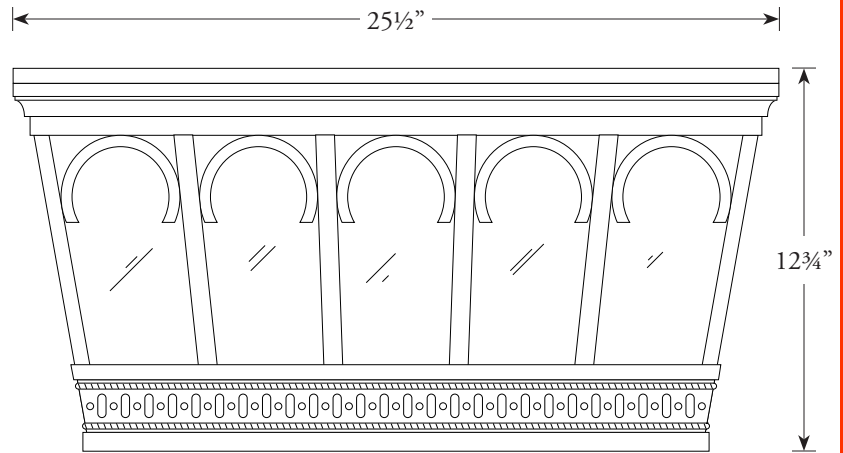

Kingston Conservatory

Originally a gas lantern designed in 1873 by Myron S. Teller for the first city hall in Kingston, NY, it was used as both a sconce and pole mounted fixture. The fixtures were completely restored by Aurora Lampworks as part of the award-winning restoration of Old City Hall by John G. Waite Associates, Architects.

“The Kingston” features a single porcelain socket or three-light cluster in a hand forged frame with cast bronze details and custom glass panels. The finished fixture can be used as a Wall Sconce, Pendant, Post Mount or Pole Mount with flourishes added or deleted as desired.