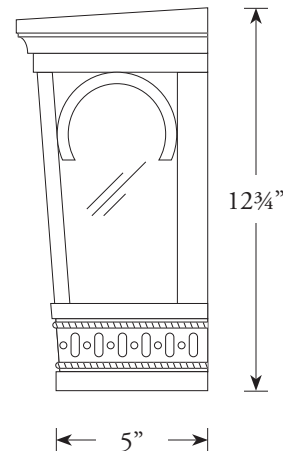

Kingston Conservatory

Originally a gas lantern designed in 1873 by Myron S. Teller for the first city hall in Kingston, NY, it was used as both a sconce and pole mounted fixture. The fixtures were completely restored by Aurora Lampworks as part of the award-winning restoration of Old City Hall by John G. Waite Associates, Architects.

“The Kingston” features a single porcelain socket or three-light cluster in a hand forged frame with cast bronze details and custom glass panels. The finished fixture can be used as a Wall Sconce, Pendant, Post Mount or Pole Mount with flourishes added or deleted as desired.

- Materials:** Cast & wrought iron with bronze highlights
- Finish:** Painted / rosettes in polished bronze
- Glass:** Available in clear, frosted, clear seedy, frosted seedy
- Lamp:** One 100 Watt A lamp
- Options:** Wall Sconce, pendant, post mount, flush mount wall sconce, pole, conservatory wall sconce.
- Designer:** Myron S. Teller
- Notes:** Horns, scroll window dressing, rosettes, horseshoes and bronze banding are optional

Kingston Conservatory

Overall Dimensions:

12 3/4" tall x 6 3/8" deep x 25 1/2" wide

Phone (718) 384-6039 • Fax (718) 384-6198
collection@auroralampworks.com

Retail Price: \$3,445.00