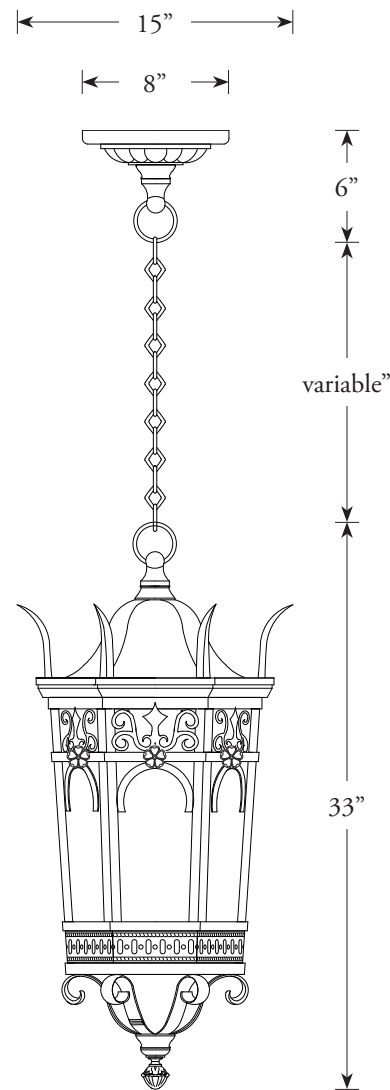

Kingston Pendant

Originally a gas lantern designed in 1873 by Myron S. Teller for the first city hall in Kingston, NY, it was used as both a sconce and pole mounted fixture. The fixtures were completely restored by Aurora Lampworks as part of the award-winning restoration of Old City Hall by John G. Waite Associates, Architects.

“The Kingston” features a single porcelain socket or three-light cluster in a hand forged frame with cast bronze details and custom glass panels. The finished fixture can be used as a Wall Sconce, Pendant, Post Mount or Pole Mount with flourishes added or deleted as desired.

- Materials:** Cast & wrought iron with bronze highlights
Finish: Painted / rosettes in polished bronze
Glass: Available in clear, frosted, clear seedy, frosted seedy
Lamp: One 100 Watt A lamp
Options: Wall Sconce, pendant, post mount, flush mount wall sconce, pole, conservatory wall sconce.
Designer: Myron S. Teller
Notes: Horns, scroll window dressing, rosettes, horseshoes and bronze banding are optional

Kingston Pendant

Overall Dimensions:

minimum height: 38½" • diameter: 15"

Phone (718) 384-6039 • Fax (718) 384-6198
collection@auroralampworks.com

Retail Price: \$3,900.00