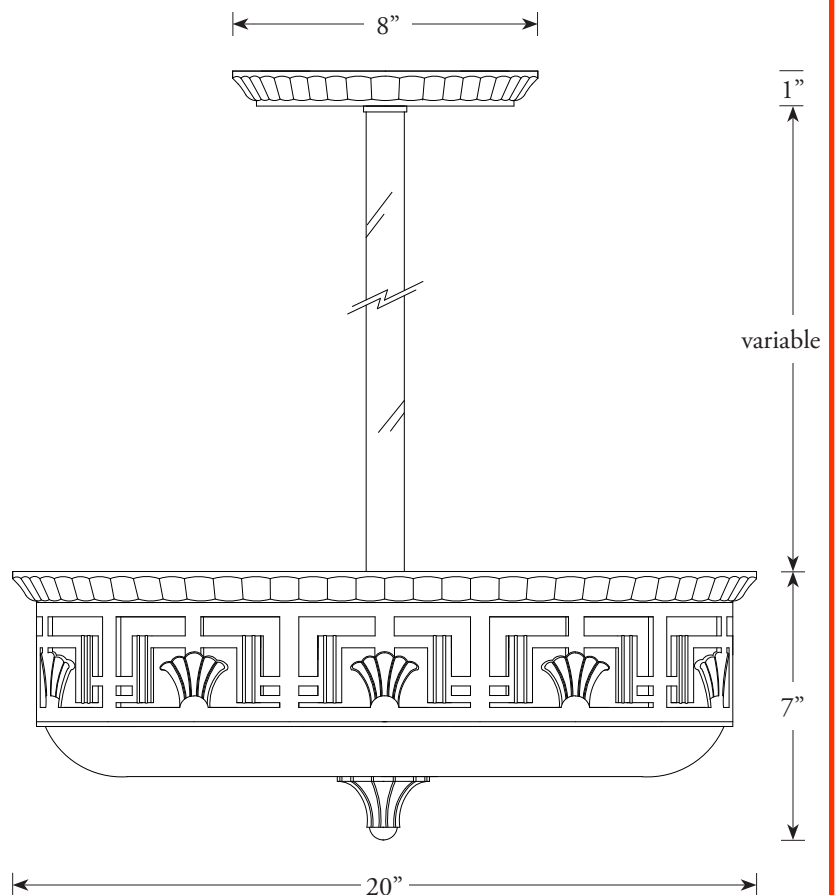

- **Materials:** Cast bronze body with brass hardware
- **Finishes:** Antiqued bronze with lacquer / oxidized brushed nickel
- **Diffuser:** Lexan acrylic / hand blown glass
- **Lamp:** Two 60 Watt A lamps or compact fluorescent equivalent
- **Options:** Pendant, flush mount, hanging or sconce
- **Designer:** Adaptation from Michaelian Office Building
- **Notes:** More patterns available (Spring 2007)

Westchester Pendant

Overall Dimensions:

33" tall x 21" deep x 15" wide

Phone (718) 384-6039 • Fax (718) 384-6198
collection@auroralampworks.com

Retail Price: $3,289.00
add $520.00 for glass diffuser